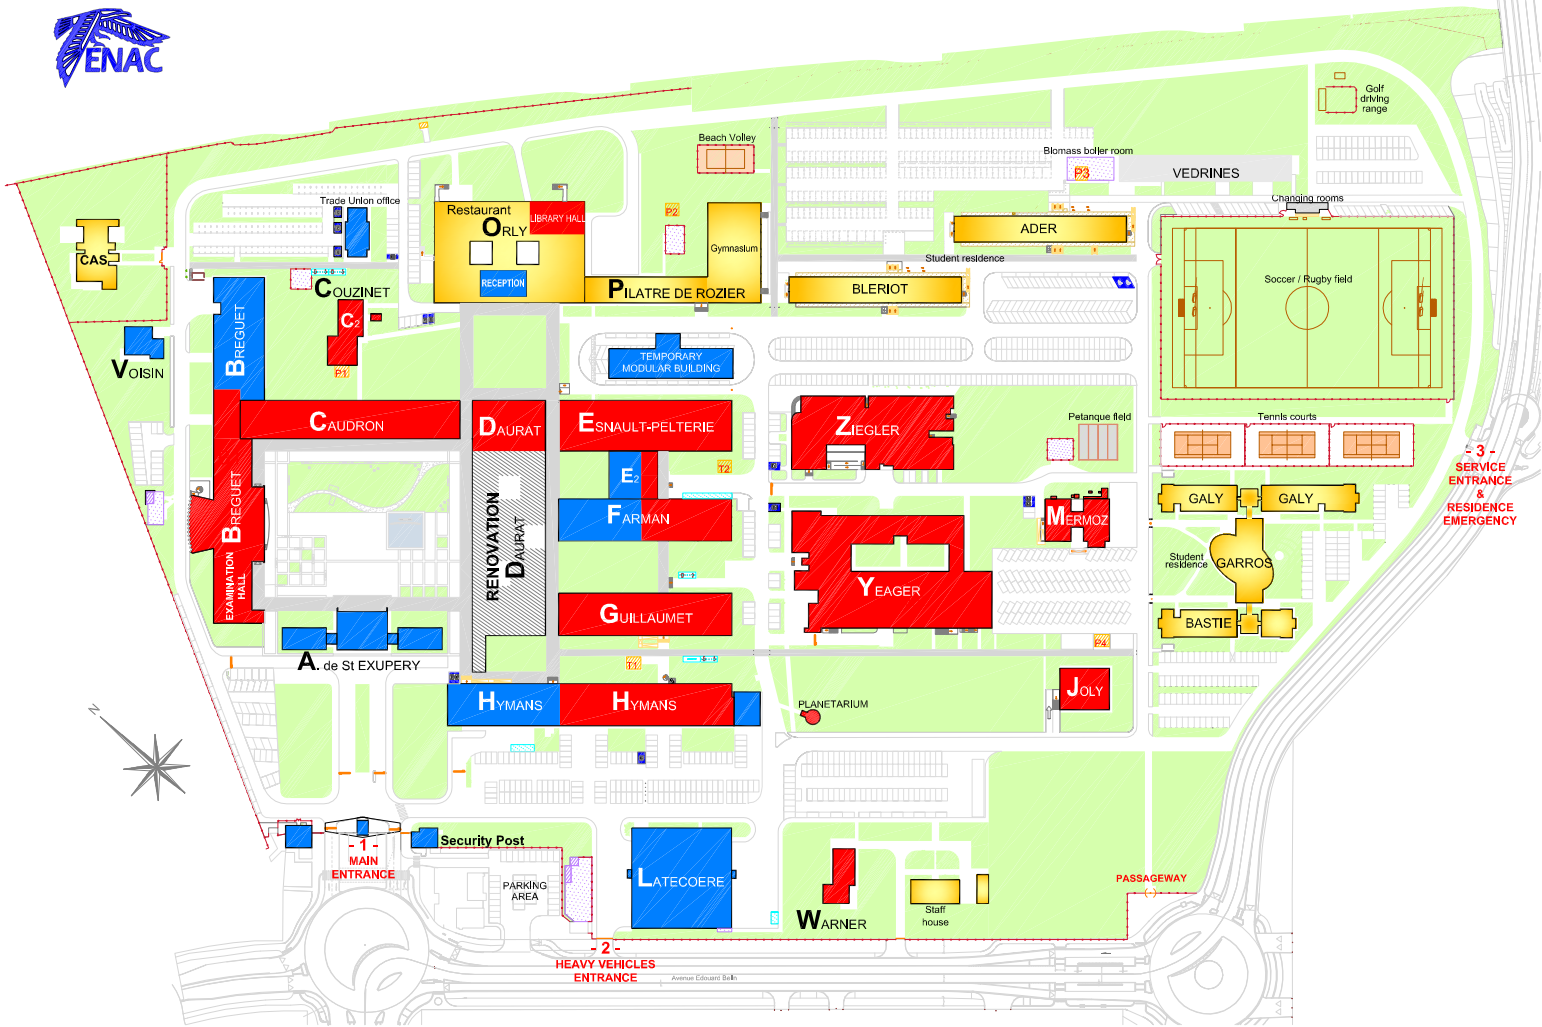

ENAC TOULOUSE CAMPUS MAP

ENAC Administration	Building
Reception/Information	Orly
General Management (DG)	A. de Saint Exupéry
Department of Studies and Research (DER)	A. de Saint Exupéry
International & Development Division (DID)	A. de Saint Exupéry
Department of Quality, Safety and Security on Sites (QSSES)	A. de Saint Exupéry
Secretary General (SG)	Hymans
Human Resources Department (RH)	Hymans
Finance Department (FIN)	Hymans
Department of Infrastructure & Logistics (IL)	Latécoère
Department of Information Systems (PSI)	Farman, E2
Course Planning Office (DER)	Voisin
Admissions & Campus Life Department (AVIC)	Temporary Modular building
Accountancy Agency (AC)	Temporary Modular building
Printing & Publishing	Bréguet
Trade Unions	Trade Unions Office

ENAC Teaching	Building
Air Traffic Management Department (ATM)	Esnault-Pelterie
Department of Air Navigation Engineering and Sciences (SINA)	Farman, Caudron, Guillaumet, Joly, Ziegler
Languages, Humanities & Social Sciences Department (LH)	Caudron
Air Transport Department (TA)	Hymans
Bellonte Lecture Hall	Bréguet
Costes Lecture Hall	Bréguet
Boucher Lecture Hall	Couzinet (C2)
Motor Laboratory	Mermoz
Examination Hall	Bréguet
Library	Orly
ATC Simulators	Yeager
Regulations & Security (TA)	Warner

ENAC Village	Building
Residence Halls	Ader, Bastié, Blériot, Galy, Garros
Gymnasium	Pilat de Rozier
Sports rooms	Pilat de Rozier
Leonardo da Vinci Centre	Orly
« Pocket » Theatre	Orly
Cafeteria	Orly
Restaurant	Orly
Student Center	Orly
Childcare Center / Social & Cultural Activities	CAS